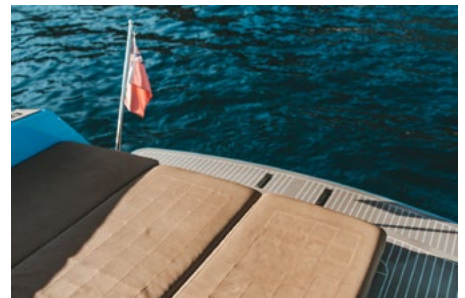

25 KNOTS

MAX SPEED

37 KNOTS

INTERIOR

TOILET & SHOWER

PRICE

2,495 € / DAY INCL. VAT

The VanDutch 40 is the most exclusive way to arrive at your restaurant reservation. This could be for a scenic lunch at La Guerite, or at Club 55 in Saint Tropez after having feasted your eyes on the stunning Cote d'Azur views, and taken advantage of the rapid yet smooth ride to beat traffic along the way. With its attentive finish and quality materials, the VanDutch is THE trendiest boat for charter.