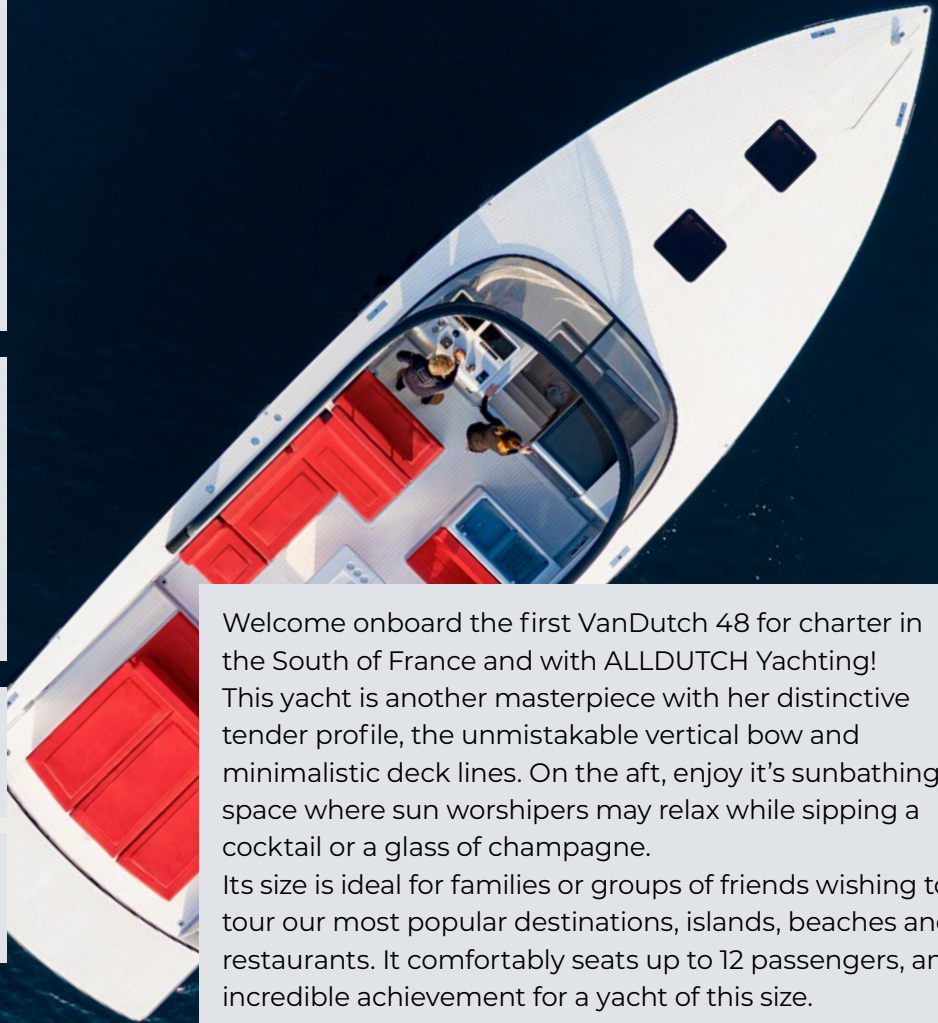

30 KTS

MAX SPEED

38 KTS

INTERIOR

2 CABINS

PRICE

3,995 € / DAY INCL VAT

Welcome onboard the first VanDutch 48 for charter in the South of France and with ALLDUTCH Yachting! This yacht is another masterpiece with her distinctive tender profile, the unmistakable vertical bow and minimalistic deck lines. On the aft, enjoy it's sunbathing space where sun worshipers may relax while sipping a cocktail or a glass of champagne.