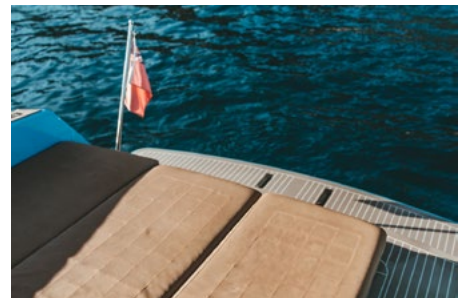

## INTERIOR

TOILET & SHOWER

The VanDutch 40 is the most exclusive way to arrive at your restaurant reservation. This could be for a scenic lunch at La Guerite, or at Club 55 in Saint Tropez after having feasted your eyes on the stunning Cote d'Azur views, and taken advantage of the rapid yet smooth ride to beat traffic along the way. With its attentive finish and quality materials, the VanDutch is THE trendiest boat for charter.