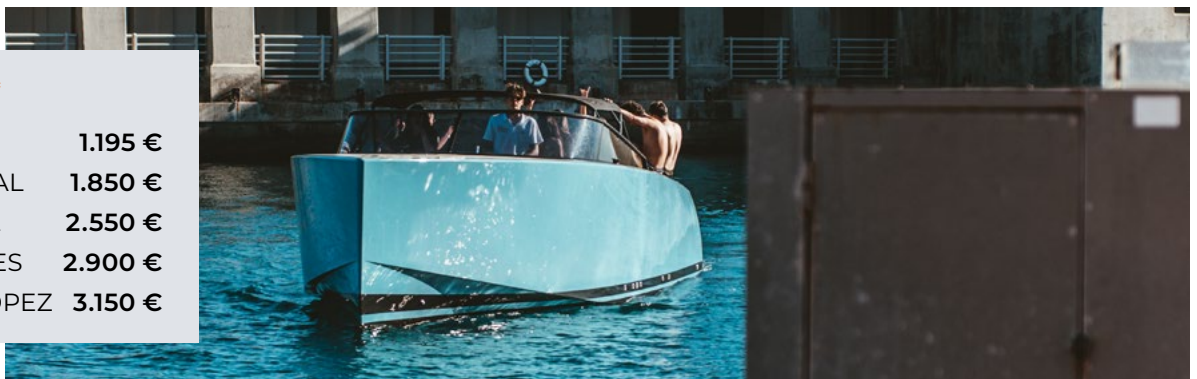

PRICES*

SUNSET	1.195 €
1/2 DAY LOCAL	1.850 €
1 DAY LOCAL	2.550 €
1 DAY CANNES	2.900 €
1 DAY ST TROPEZ	3.150 €

*All prices include a skipper, soft drinks, a bottle of rosé, ice, and fresh towels. Fuel and VAT are excluded.